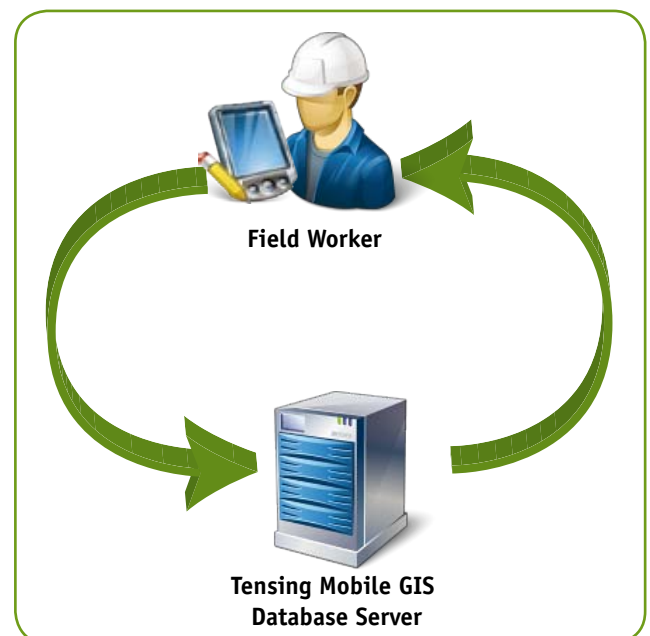

Quality Control/Quality Assurance

Any time changes are made in the field and pushed back into the office quality control and assurance procedures need to be established. Tensing Gateway contains quality assurance and control functions to ensure your data coming in from the field is always accurate.